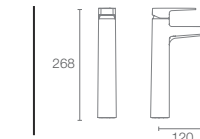

HONE™

K-22535IN-4-CP
with drain

K-22535IN-4ND-CP
without drain

Single-control tall basin mixer in polished chrome