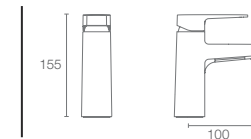

### HONE™

K-22534IN-4-CP  
with drain

K-22534IN-4ND-CP  
without drain

Single-control basin mixer in polished chrome