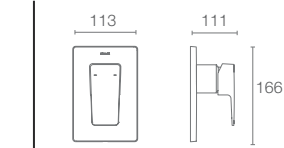

HONE™

K-22542IN-4FP-CP

Recessed shower only trim in polished chrome

Must Order:

Trim only, for use with valve

K-880IN-CP