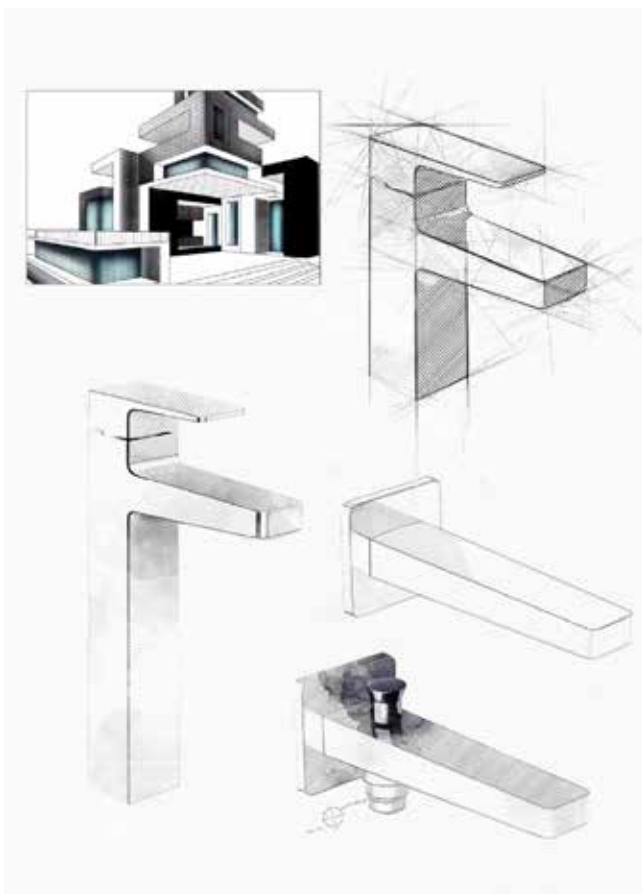

HONE, FOR THE MODERN HOME.

The Hone collection found its inspiration in straight line architecture and precise planes, which has come together beautifully in a design that speaks purely stylistic performance. The sharp angular shapes are enhanced only by softly radiused details, resulting in design lines that are built to compliment any modern minimal bathroom environment. That combined with expertly crafted Kohler technology means your stylish new mixer comes with the performance to match.