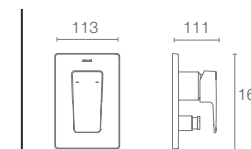

HONE™

K-22541IN-4FP-CP

Recessed bath and shower trim with diverter in polished chrome

Must Order:

Trim only, for use with valve

K-882IN-CP